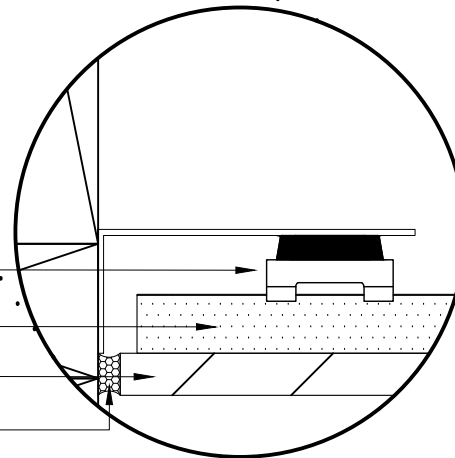

1220 mm max OC

**GenieClip LB4**  
 Furring Channel  
 Gypsum Board  
 Acoustical Sealant

Phone: +65 8452 6865  
 cs@pliteq.sg

**GENERAL NOTES:**

The information provided in this drawing is accurate to the best of our knowledge at the time of printing. However, we reserve the right to make changes when necessary without notification.  
 © Pliteq Asia Pacific PTE LTD.  
 2017.

Notes

PROJECT: **GenieClip® LB** Ceiling Series

DRAWING: **GenieClip LB4** Eliminating Perimeter Blocking

DRAWN BY: G. Hart

DATE: 2017-01-05

DWG. NO.:  
 LB36

SCALE: N/A