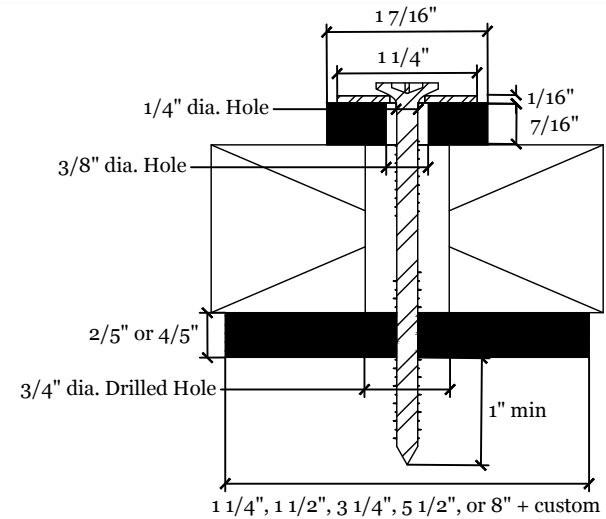

SIDE VIEW

- Wood Stud
- Drywall Board
- GenieClip® RST with Pliteq® Furring Channel**
- GenieMat FIS Washer**
- Wood Sill Plate
- GenieMat FIS**
- Acoustical Sealant

SECTION VIEW

Phone: +03 9018 7696
info@pliteq.com