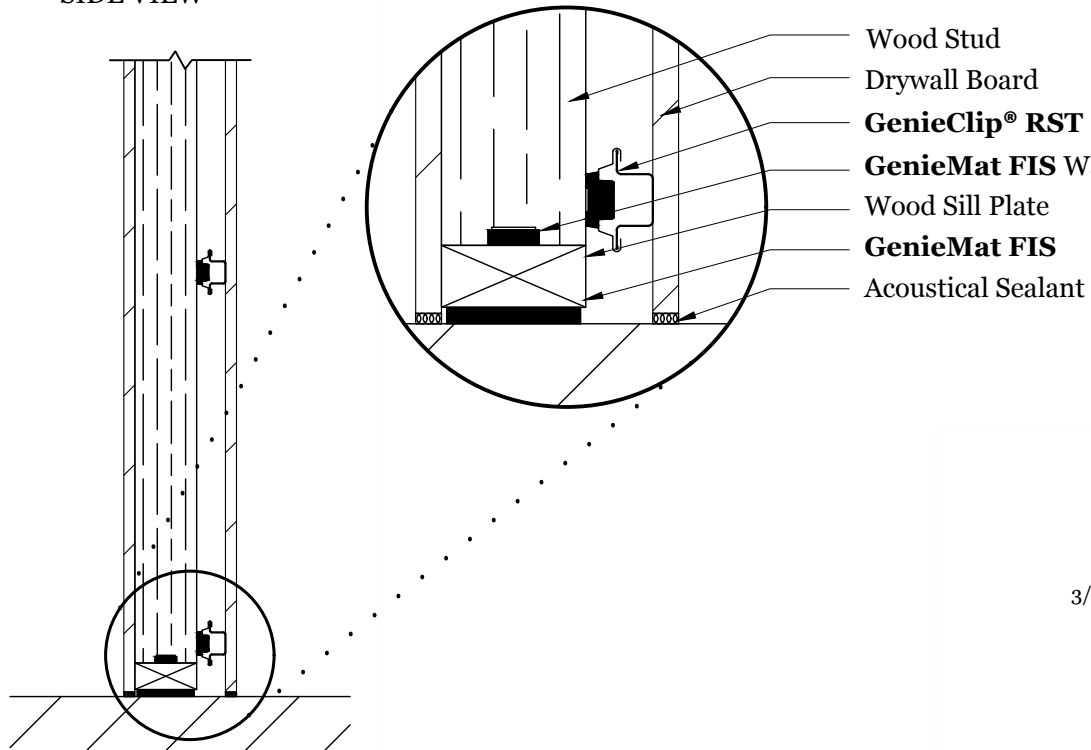

SIDE VIEW

- Wood Stud
- Drywall Board
- GenieClip® RST with Pliteq® Furring Channel**
- GenieMat FIS Washer**
- Wood Sill Plate
- GenieMat FIS**
- Acoustical Sealant

SECTION VIEW

Phone: +03 9018 7696
info@pliteq.com